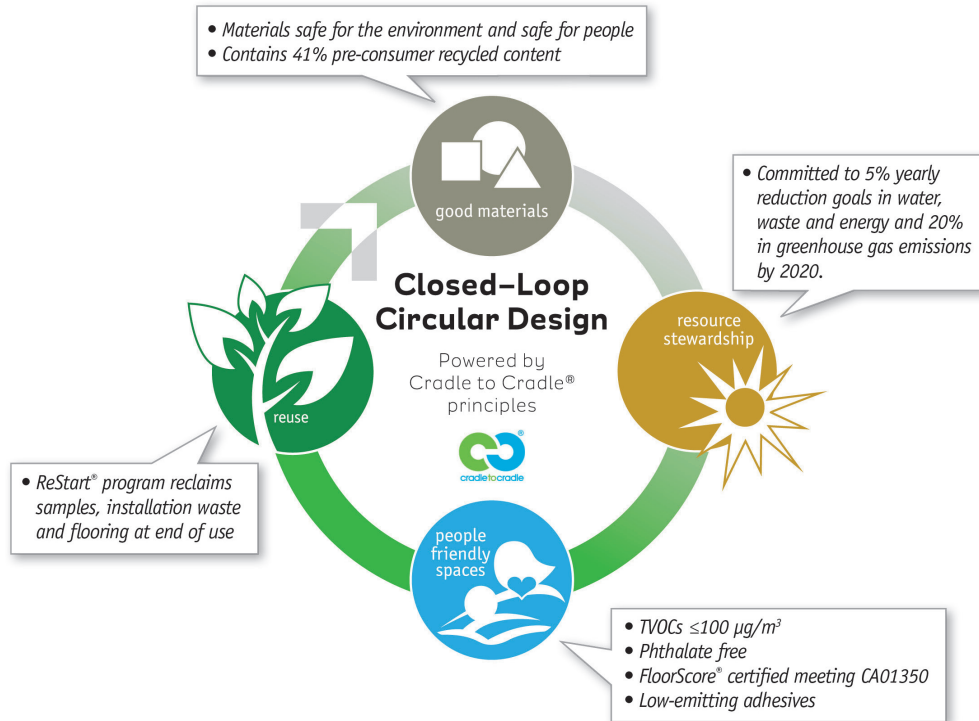

# Marbled Safe-T

The world's population is growing fast. The same goes for global consumption. We need to move away from primary resource consumption that follows the "take-make-dispose" pattern. Instead, we need to think more in a way of reusing materials indefinitely without compromising on quality or value that help people to live well on our planet. We call it Circular, Closed Loop Design.

### GOOD RAW MATERIALS

- Systematic raw material testing ensures consistency

### RESOURCE STEWARDSHIP

- Audited for environmental risk assessment by external third party