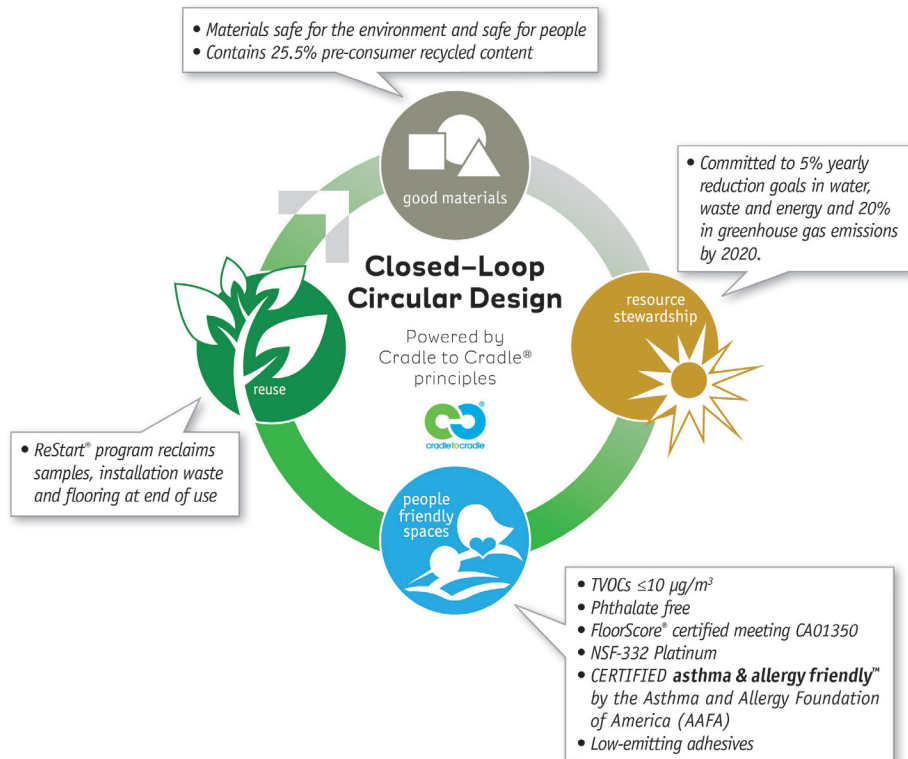

iQ Granit

The world's population is growing fast. The same goes for global consumption. We need to move away from primary resource consumption that follows the "take-make-dispose" pattern. Instead, we need to think more in a way of reusing materials indefinitely without compromising on quality or value that help people to live well on our planet. We call it Circular, Closed Loop Design.

ADDITIONAL INFORMATION:

GOOD RAW MATERIALS

- Systematic raw material testing ensures consistency

RESOURCE STEWARDSHIP

- Audited for environmental risk assessment by external third party

PEOPLE-FRIENDLY SPACES

- No need for polish or wax, forever, reducing the strain on cleaning staff and minimizing the need for water, detergent and energy for cleaning and maintenance.

REDUCE AND RECYCLE

- Off specification batches are reprocessed during manufacturing to prevent waste