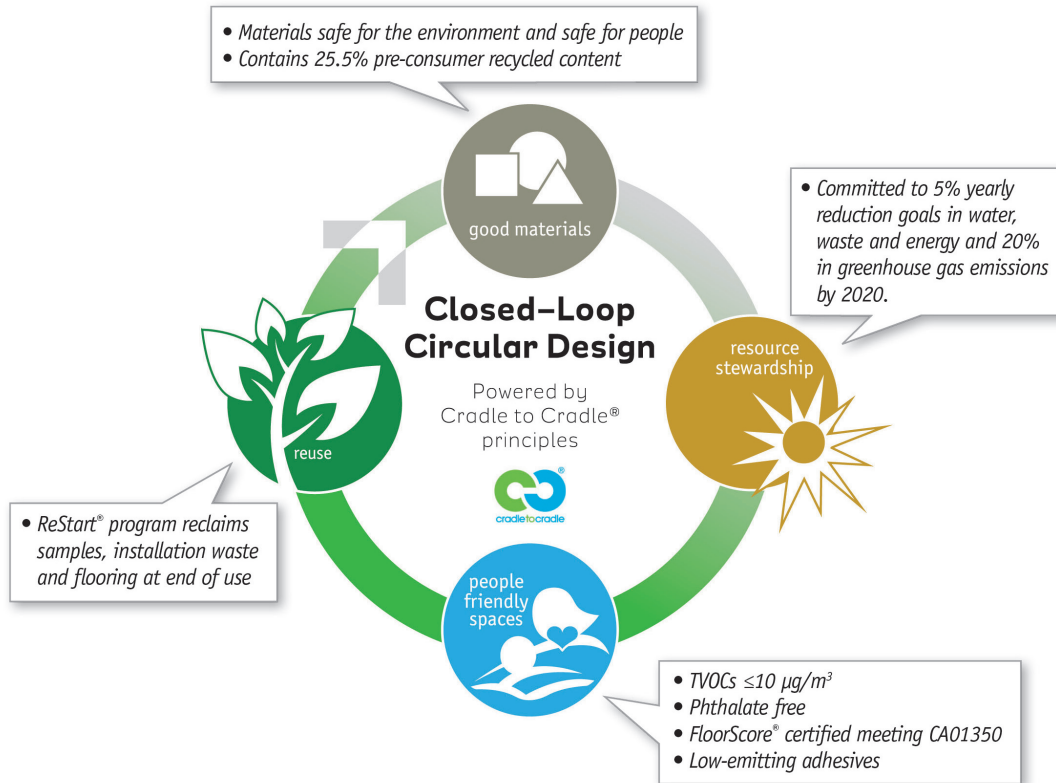

iQ Toro SC

The world's population is growing fast. The same goes for global consumption. We need to move away from primary resource consumption that follows the "take-make-dispose" pattern. Instead, we need to think more in a way of reusing materials indefinitely without compromising on quality or value that help people to live well on our planet. We call it Circular, Closed Loop Design.

ADDITIONAL INFORMATION:

GOOD RAW MATERIALS

- Systematic raw material testing ensures consistency

RESOURCE STEWARDSHIP

- Audited for environmental risk assessment by external third party

PEOPLE-FRIENDLY SPACES